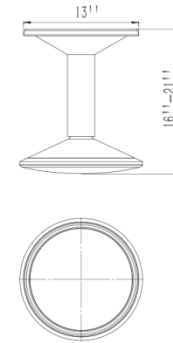

## Dormitory Furniture

**Entertainment Center**  
DDT01-EC2244  
W44 X D22 x H24

**Entertainment Center**  
DDT02-EC2244  
W44 X D22 x H24

**End Table**  
DDT01-ET2020  
W20 X D20 x H20  
Metal Leg

**End Table**  
DDT02-ET2020  
W20 X D20 x H20  
Wooden Leg

**Dining Table-48 Square**  
DDT01-4848  
W48 X D48 x H30  
Metal Leg

**Dining Table-48 Square**  
DDT02-4848  
W48 X D48 x H30  
Wooden Leg

**Coffee Table-Square**  
DDT03-CT3636  
W36 X D36 x H18

**Coffee Table-Rectangle**  
DDT03-CT3048  
W40 X D20 x H18

**End Table**  
DDT03-ET2020  
W20 X D20 x H20

**Kid Series-SCK09**

Popular Wobble series chairs are available in a rainbow colors.  
Available with 31/37/45/52 cm seat heights

**Wobble Series- SCK11**

Popular Wobble series chairs are available in a rainbow colors.  
Seat height: 40-55cm  
Dimension: 33x33x40-55cm

**Wobble Series-SCK12**

Popular Wobble series chairs are available in a rainbow colors.  
Seat height: 46-56cm  
Dimension: 45x45x46-56cm

**Floor seat- KF03**

Floor Cushions Classroom Flexible Floor Seating with Handle for Kids in Home School Classroom Kindergarten Daycare Nursery  
Dimension: 12" round or 12"x12" square