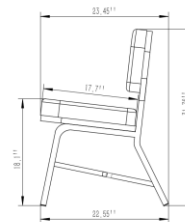

Dormitory Chair HFC04

- All materials be new and free of defects that may negatively affect appearance, durability, or function.
- 16 gauge x 1.00 x 1.00" Square Tube Frame
- 16 gauge Back Mounting Brackets
- 16 gauge Seat Mounting Brackets