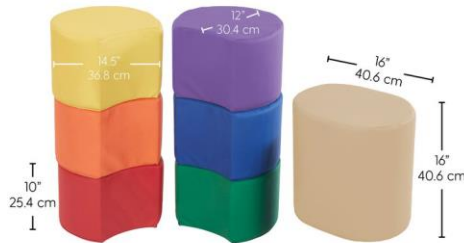

Collaborative Stool
SS07 Series
W17.75"
D12"
SH12"