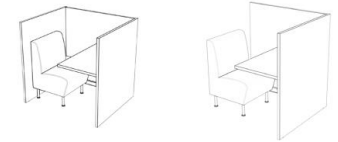

**Chair**  
 SS22-1  
 W35.5 X D34 x H33"

**Loveseat**  
 SS22-2  
 W57.5 X D34 x H33"

**3-Seat Sofa**  
 SS22-3  
 W79 X D34 x H33"

**Workplace SS23**  
 Starter width: 49"  
 Adder width: 48"  
 Single faced depth: 42"  
 Double faced depth: 84"  
 Overall height: 48"  
 Seat Height: 19"