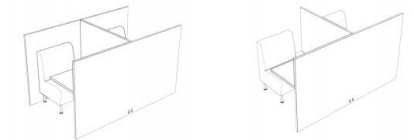

**Chair**  
 SS22-1  
 W35.5 X D34 x H33"

**Loveseat**  
 SS22-2  
 W57.5 X D34 x H33"

**3-Seat Sofa**  
 SS22-3  
 W79 X D34 x H33"

**Workplace SS23**  
 Starter width: 49"  
 Adder width: 48"  
 Single faced depth: 42"  
 Double faced depth: 84"  
 Overall height: 48"  
 Seat Height: 19"

**Chair**  
DK-SF-01  
W920 X D800 x H720 mm

**Loveseat**  
DK-SF-02  
W1400 X D800 x H720 mm

**Chair**  
DFN-SF-01  
W820 X D820 x H670 mm

**Loveseat**  
DFN-SF-02  
W1400 X D820 x H670 mm

**3-Seat Sofa**  
DK-SF-03  
W1800 X D800 x H720 mm