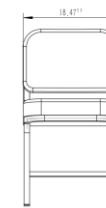

Dormitory Chair HFC04

- All materials be new and free of defects that may negatively affect appearance, durability, or function.
- 16 gauge x 1.00 x 1.00" Square Tube Frame
- 16 gauge Back Mounting Brackets
- 16 gauge Seat Mounting Brackets