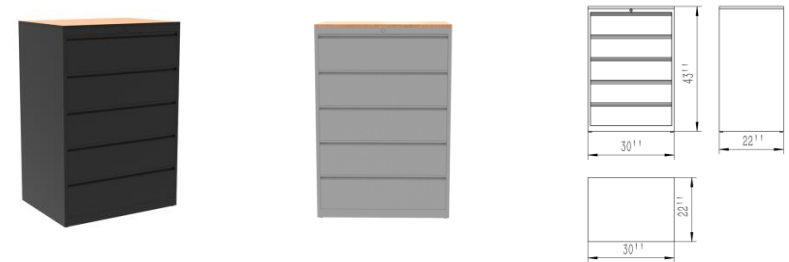

5-Drawer Chest-SMC18

- Dimension of chest will be: 32 inches wide X 24 inches deep X 43 inches high
- Drawers will operate smoothly, withstand 100lb capacity and allow for 75% extension of the drawer. Drawer slides will provide positive in and out stops.
- All 5 drawer depths will be the same.
- Will include a single lock to secure all drawers (locking mechanism accommodates padlock).
- Unit will have a horizontal laminate top.
- Unit will have adjustable nylon floor glides