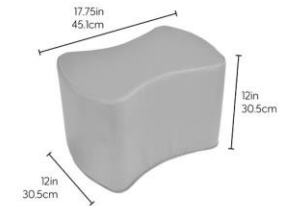

**End Table**  
DDT03-ET2020  
W20 X D20 x H20

**Kid Series-SCK09**

Popular Wobble series chairs are available in a rainbow colors.  
Available with 31/37/45/52 cm seat heights

**Wobble Series- SCK11**

Popular Wobble series chairs are available in a rainbow colors.  
Seat height: 40-55cm  
Dimension: 33x33x40-55cm

**Wobble Series-SCK12**

Popular Wobble series chairs are available in a rainbow colors.  
Seat height: 46-56cm  
Dimension: 45x45x46-56cm

**Floor seat- KF03**

Floor Cushions Classroom Flexible Floor Seating with Handle for Kids in Home School Classroom Kindergarten Daycare Nursery  
Dimension: 12" round or 12"x12" square

**Long Bench**  
 KF05-1948  
 W48 X D19 x H16/18

**Collaborative Stool**  
 SS08 Series  
 W39.25"  
 D32.5"  
 SH12"

**Collaborative Stool**  
 SS06 Series  
 14.5" SH10"  
 12" SH10"  
 16" SH16"

**Collaborative Stool**  
 SS07 Series  
 W17.75"  
 D12"  
 SH12"

**Outdoor Loveseat with Black Cushions in Black Aluminum**

SS14-3051

W51.25"

D30"

H31.25"

**Outdoor Three Seat with Black Cushions in Black Aluminum**

SS14-3075

W75.25"