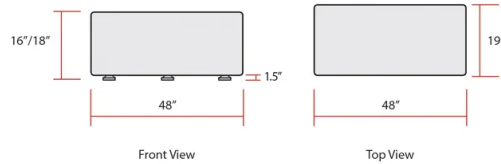

Collaborative Stool
SS08 Series
W39.25"
D32.5"
SH12"