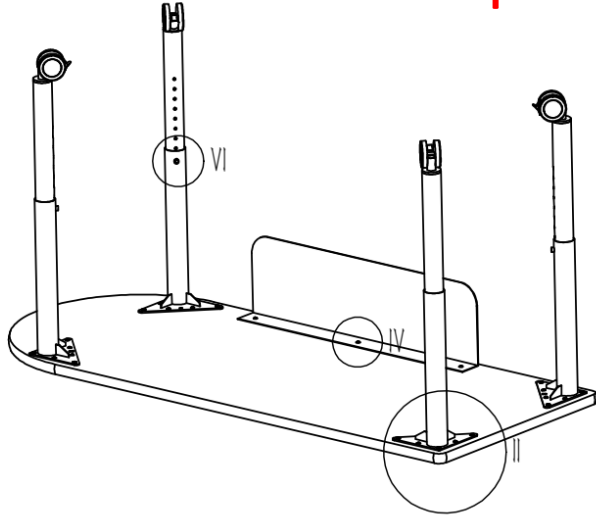

ATD029 Teacher Desk Assembly Instruction

Step 3 Install the front panel

Install the front panel:
4pcs x M5x20 wood Screw

Wood Screw
M5x20