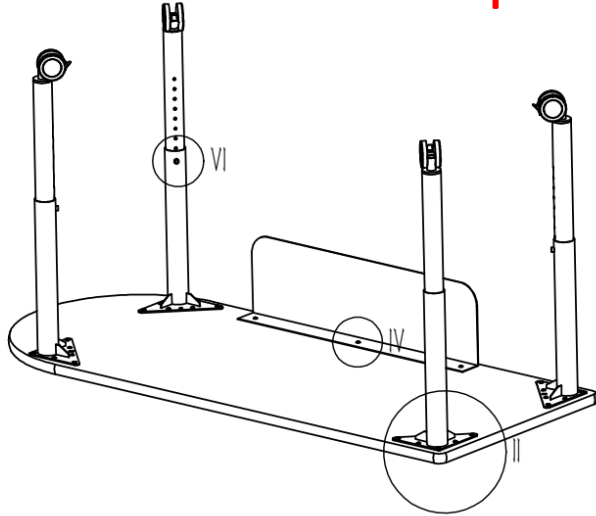

# ATD029 Teacher Desk Assembly Instruction

## Step 1 Install the leg

Each leg need:

3pcs x M6x12 Hexagon Socket Screw

4pcs x M5x20 wood Screw

Hexagon Socket Screw  
M6X12

Wood Screw  
M5x20

II  
1 : 2