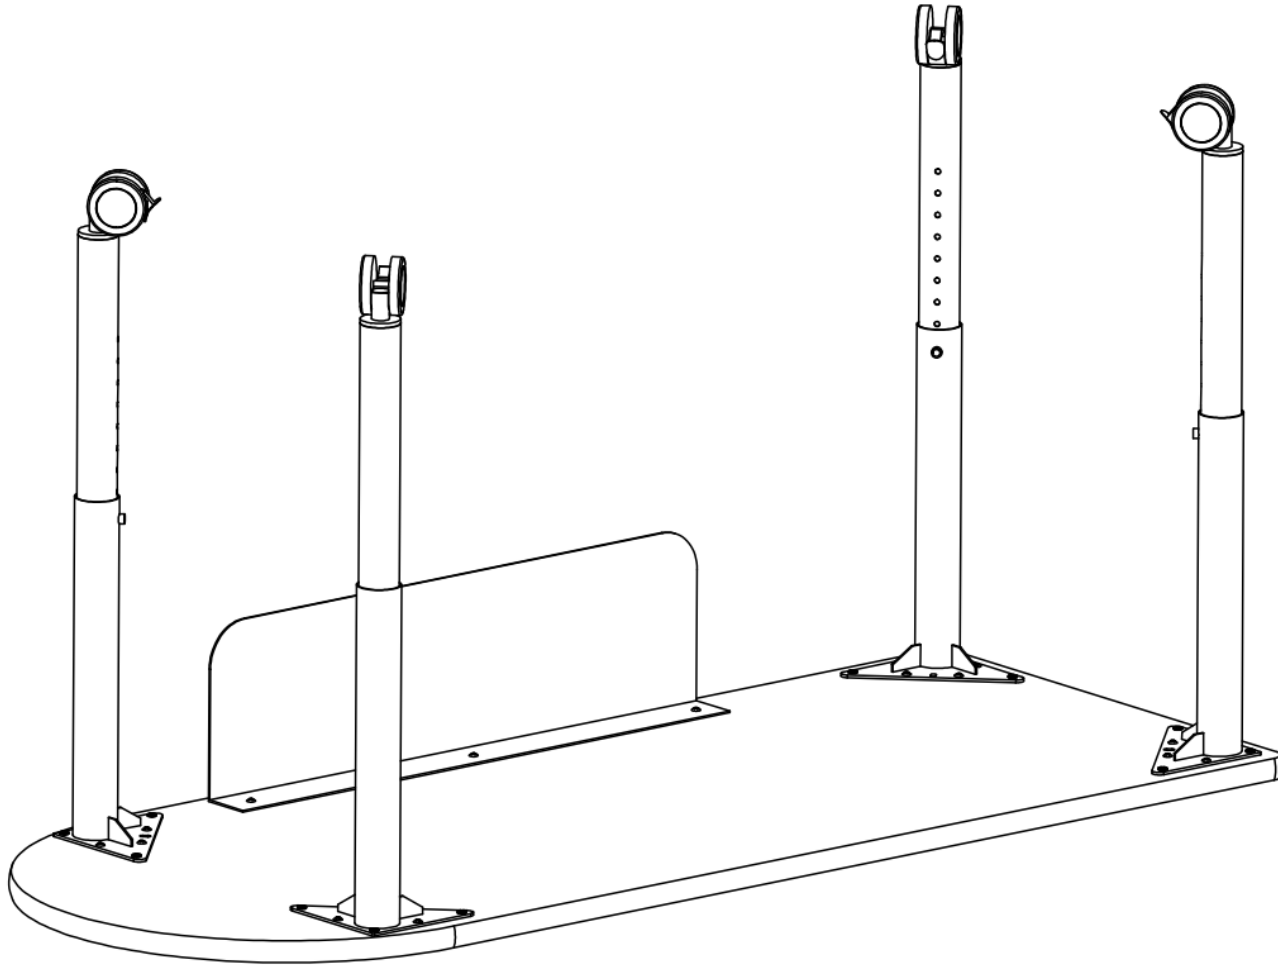

# ATD029 Teacher Desk Assembly Instruction

## Step 1 Install the leg

Each leg need:

3pcs x M6x12 Hexagon Socket Screw

4pcs x M5x20 wood Screw

Hexagon Socket Screw  
M6X12

Wood Screw  
M5x20

II  
1 : 2